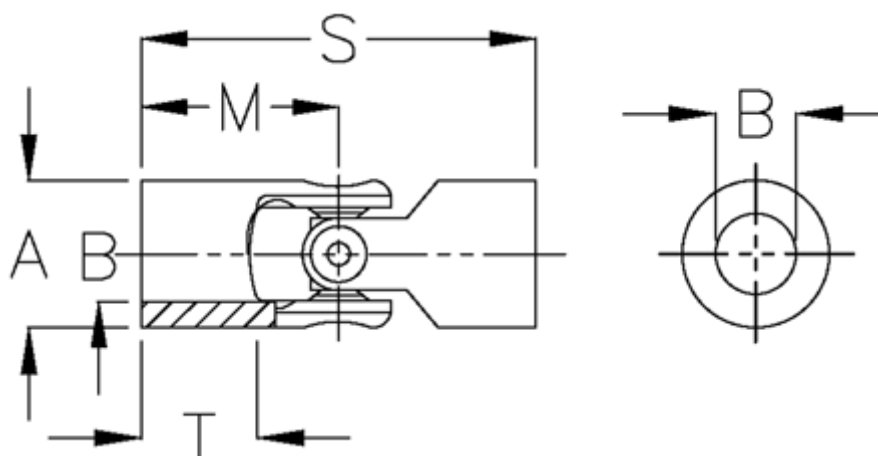

Data Sheet

Article number: 07620400

Description: Single cross joint w/needle bearing
0.620.400

Measures

A	= 20
B H7	= 12
M	= 31
MD max N m	= 15
s	= 62
T	= 18